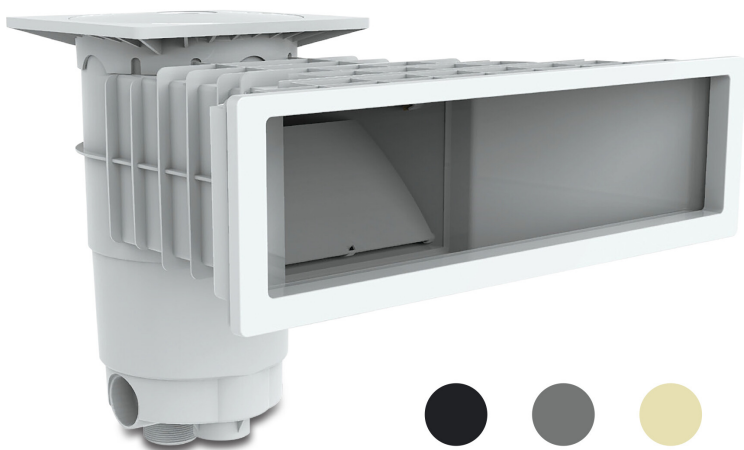

# Weltico Skimmer ABS 1 1/2" x 2" female thread sand type A500 Design (7039321)

weltico

# TECHNICAL SPECIFICATIONS

Type	A500 Design
Material	ABS/stainless steel
Suitable for	liner and concrete pools
Connection	female thread
Colour	sand
Size	1 1/2" x 2"

## DIMENSIONS

A	583 mm
B	443 mm
C	542 mm
D	157.5 mm
E	266 mm
F	317 mm
G	494.7 mm
H	118.7 mm