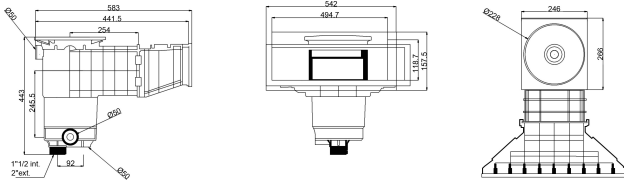

# Weltico Skimmer ABS 1 1/2" x 2" female thread sand type A500 Design (7039321)

weltico

# TECHNICAL SPECIFICATIONS

Type	A500 Design
Material	ABS/stainless steel
Suitable for	liner and concrete pools
Connection	female thread
Colour	sand
Size	1 1/2" x 2"

## DIMENSIONS

A	583 mm
B	443 mm
C	542 mm
D	157.5 mm
E	266 mm
F	317 mm
G	494.7 mm
H	118.7 mm

# PRODUCT INFORMATION

Approx. 7 m<sup>3</sup>/h (at a rate of 1.5 m/s) if connected to the 1 1/2" outlet with a Ø50 pipe  
Approx. 10 m<sup>3</sup>/h (at a rate of 1.5 m/s) if connected to the 2" outlet with a Ø63 pipe