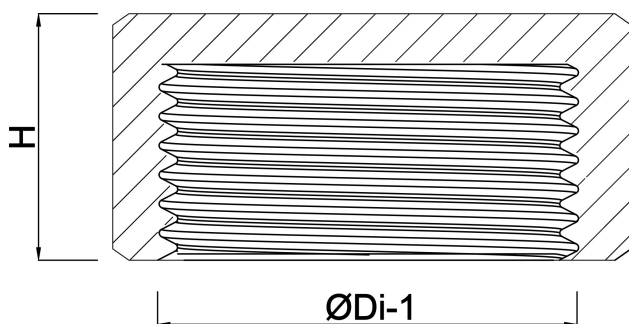

**Profec Nr. 300 Cap stainless
steel 316 4" female thread
16bar type octagon (0080711)**

TECHNICAL SPECIFICATIONS

Material stainless steel 316

Connection female thread

Fitting nr. Nr. 300

Pressure 16 bar

Max. temp. 100 °C

Type octagon

Size 4"

DIMENSIONS

H 40.5 mm

K-1 120 mm

ØDi-1 4"

Last modified date: 22/05/2026

Bosta UK Ltd.
Reflection House
Olding Road
Bury St. Edmunds
Suffolk
IP33 3TA
T +44 (0) 1284 716580
E enquiries@bosta.co.uk
<http://www.bosta.com>