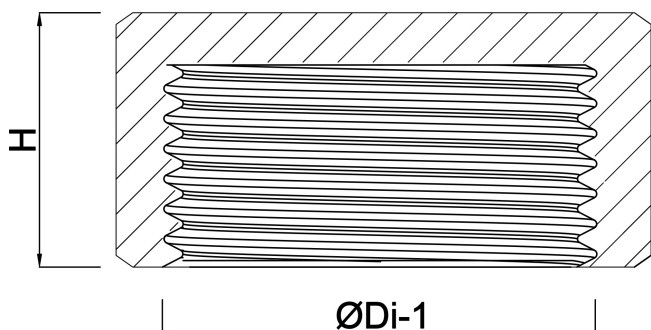

**Profec Nr. 300 Cap stainless  
steel 316 4" female thread  
16bar type octagon (0080711)**

# TECHNICAL SPECIFICATIONS

Material stainless steel 316

Connection female thread

Fitting nr. Nr. 300

Pressure 16 bar

Max. temp. 100 °C

Type octagon

Size 4"

## DIMENSIONS

H 40.5 mm

K-1 120 mm

ØDi-1 4"

**Last modified date: 13/03/2026**

Bosta UK Ltd.  
Reflection House  
Olding Road  
Bury St. Edmunds  
Suffolk  
IP33 3TA  
T +44 (0) 1284 716580  
E [enquiries@bosta.co.uk](mailto:enquiries@bosta.co.uk)  
<http://www.bosta.com>