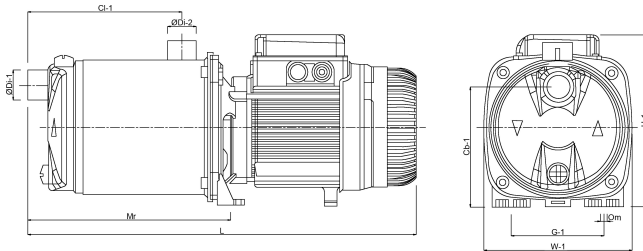

**DAB Multi-stage centrifugal
pump stainless steel 304 1"
female thread 6,5A 380VAC
green self priming type
EUROINOX 40/80T (7043943)**

TECHNICAL SPECIFICATIONS

Colour	green
Material	stainless steel 304
Material impeller 1	technopolymer
Model	self priming
Connection	female thread
Max. temperature	35 °C
Width	174 mm
Minimum medium temperature 0 °C (continuous)	
Height	203 mm
Press	1 "
Maximum ambient temperature 40 °C	
Suction	1 "
Minimum ambient temperature 0 °C	
Type	EUROINOX 40/80T
Output Power	1,36 HP
Max. head	59 m

Size	1"
Length	458 mm
Voltage	380VAC
Weight	15.5 kg
Power	1 kW
Max flow rate	7.2 m ³ /h
BEP Capacity	5.4
BEP Head	34.7
Packaging dimensions L/W/H	480 x 212 x 265 mm

DIMENSIONS

Cb-1	143 mm
Cl-1	166 mm
G-1	111 mm
H-1	203 mm
L	458 mm
Mr	241 mm
O	9 mm
W-1	174 mm

ØDi-1 1 "

ØDi-2 1 "

PRODUCT INFORMATION

Installation: fixed or portable in a horizontal position.

Supplied without cable, installation should be done by a qualified electrician.

Last modified date: 08/05/2026