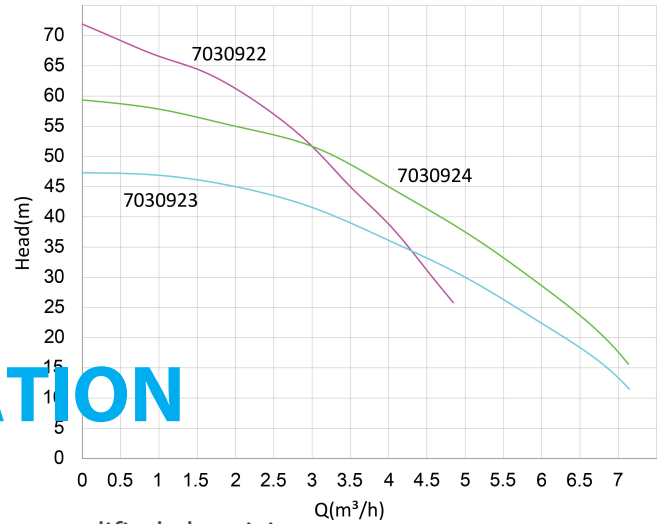

ØDi-1 1 "

ØDi-2 1 "

PRODUCT INFORMATION

Installation: fixed or portable in a horizontal position.

Supplied without cable, installation should be done by a qualified electrician.

Last modified date: 08/05/2026

Bosta UK Ltd.
Reflection House
Olding Road
Bury St. Edmunds
Suffolk
IP33 3TA
T +44 (0) 1284 716580
E enquiries@bosta.co.uk
<http://www.bosta.com>