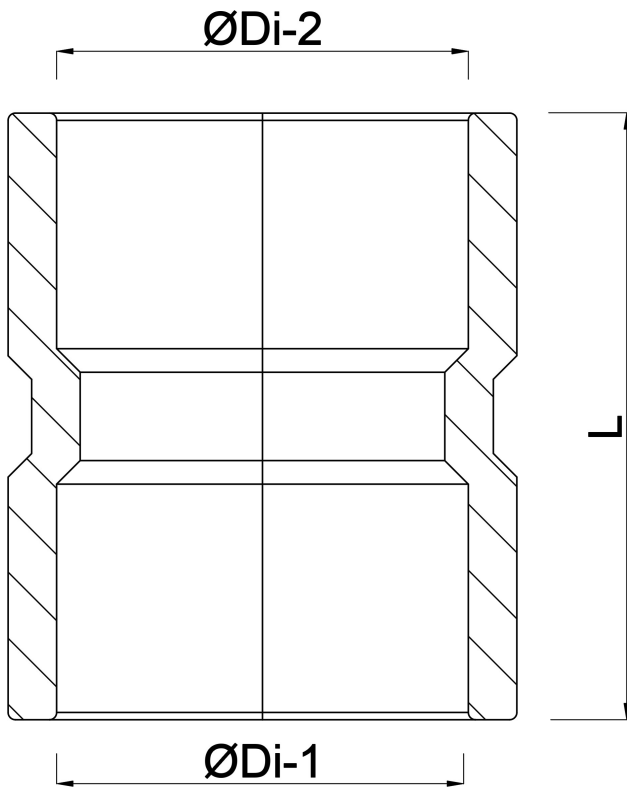

Drainage repair socket PVC-U 90 mm glue socket grey KOMO (7016127)

TECHNICAL SPECIFICATIONS

Colour grey

Material PVC-U

Approval KOMO

Connection glue socket

Size 90 mm

DIMENSIONS

L 107 mm

ØDi-1 90 mm

ØDi-2 90 mm

Last modified date: 23/05/2026

Bosta UK Ltd.
Reflection House
Olding Road
Bury St. Edmunds
Suffolk
IP33 3TA
T +44 (0) 1284 716580
E enquiries@bosta.co.uk
<http://www.bosta.com>