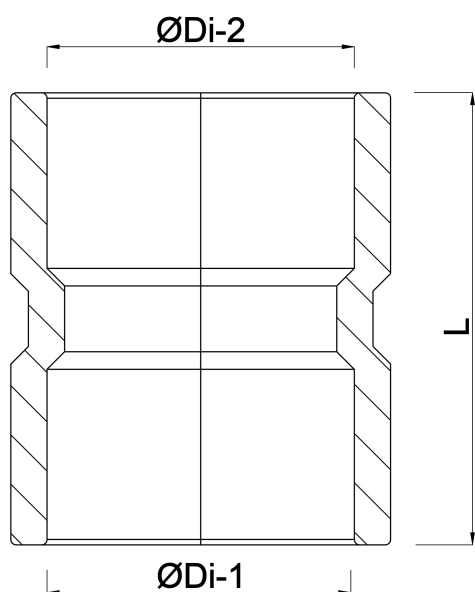

Drainage repair socket PVC-U 90 mm glue socket grey KOMO (7016127)

TECHNICAL SPECIFICATIONS

Colour	grey
Material	PVC-U
Approval	KOMO
Connection	glue socket
Size	90 mm

DIMENSIONS

L	107 mm
ØDi-1	90 mm
ØDi-2	90 mm