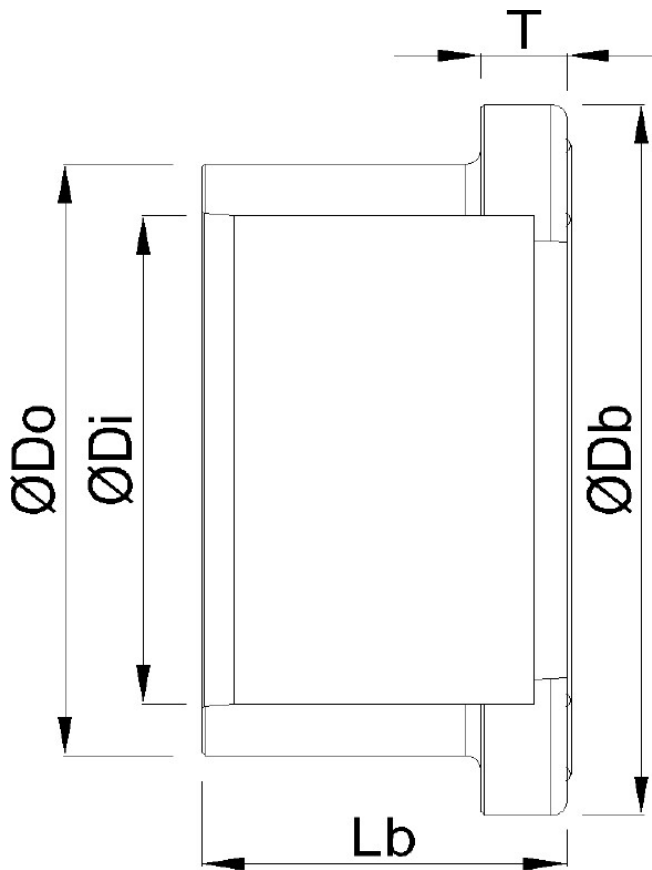

**Stub flange PVC-U 160 mm
glue socket 16bar DN150 grey
(0160909)**

TECHNICAL SPECIFICATIONS

Colour	grey
Material	PVC-U
Connection	glue socket
Size	160 mm
Packaging	16 pcs
DN	150
Outer ø	213 mm
Weight	1.1 kg
Thickness	16 mm
Pressure	16 bar

DIMENSIONS

Db	213 mm
Lb	86 mm
T	16 mm
ØDi-1	160 mm
ØDo-1	188 mm

PRODUCT INFORMATION

Next to the connection dimensions (Size and PCD) for the backing rings and stub flanges, we show the inner-hole size of the backing flange and the pipe size from the stub flange.

For backing rings, the inner hole size is given in column Inner \varnothing

For stub flanges, the pipe size is given in column Outer \varnothing

Last modified date: 13/03/2026

Bosta UK Ltd.
Reflection House
Olding Road
Bury St. Edmunds
Suffolk
IP33 3TA