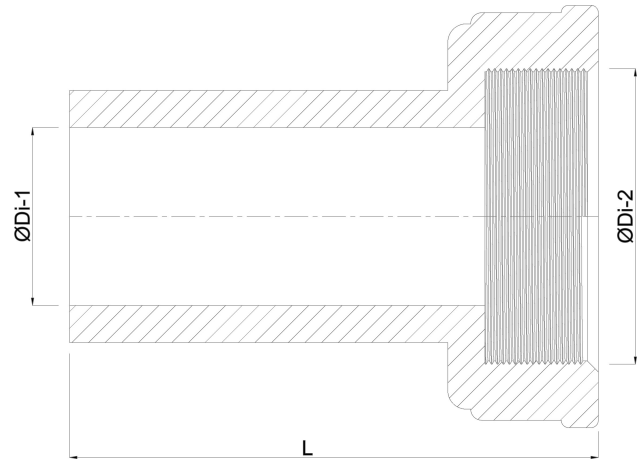

**VDL 2/3 union coupler PVC-U
40 mm x 1 1/2" glue socket x
female threaded nut 16bar
grey (0110035)**

V-L Van de Lande

TECHNICAL SPECIFICATIONS

Colour	grey
Material	PVC-U
Material seal	EPDM
Connection	glue socket x female threaded nut
Size	40 mm x 1 1/2"
Length	70 mm
Pressure	16 bar

DIMENSIONS

Hi-1	32 mm
L	66 mm
Mold	hand formed
ØDi-1	40 mm
ØDi-2	1 1/2 "

Last modified date: 22/05/2026

Bosta UK Ltd.
Reflection House
Olding Road
Bury St. Edmunds
Suffolk
IP33 3TA
T +44 (0) 1284 716580
E enquiries@bosta.co.uk
<http://www.bosta.com>