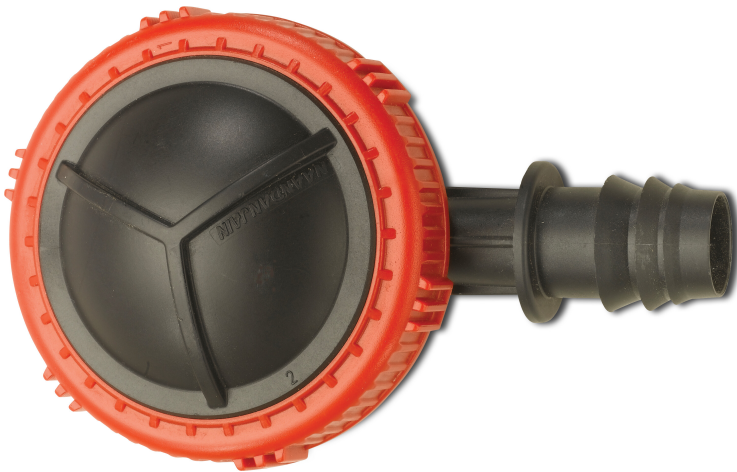

NaanDan Lateral Flush Valve plastic 20 mm barbed 0,5 - 3bar red/black (7020496)

NaanDan
by Rivulis

TECHNICAL SPECIFICATIONS

Colour	red/black
--------	-----------

Material	plastic
----------	---------

Pressure	0,5 - 3 bar
----------	-------------

Rec. press.	0.5 - 3.0 bar
-------------	---------------

Size	20 mm
------	-------

Connection	barbed
------------	--------

PRODUCT INFORMATION

The Lateral Flush Valve will prevent manual cleaning of your laterals by automatically flushing them at the beginning of every irrigation cycle for 15 - 25 seconds.