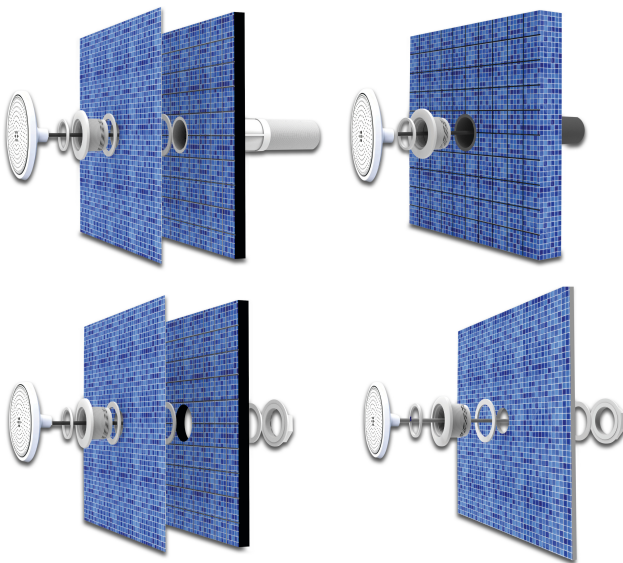

TECHNICAL SPECIFICATIONS

Suitable for concrete and fibreglass pools

Voltage 12VAC

Outer ø 160 mm

Capacity 18 W

Number of LED 252

Brightness 1890 Lumen

Colour LEDs white

Last modified date: 27/05/2026

Bosta UK Ltd.
Reflection House