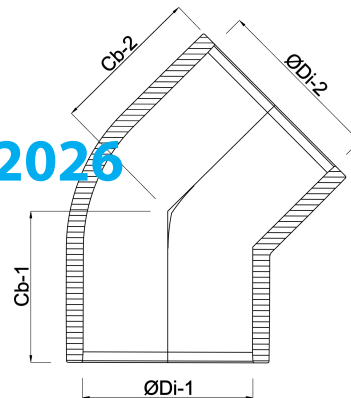

TECHNICAL SPECIFICATIONS

Colour	grey
Material	PVC-U
Size	250 mm
Connection	glue socket
Pressure	10 bar

DIMENSIONS

Cb-1	192 mm
Cb-2	192 mm
ØDi-1	250 mm
ØDi-2	250 mm
β	45 °

Last modified date: 14/03/2026

Bosta UK Ltd.
Reflection House
Olding Road