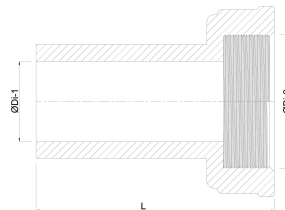

**VDL 2/3 union coupler PVC-U
32 mm x 1" glue socket x
female threaded nut 10bar
grey (0110031)**

V-L Van de Lande

TECHNICAL SPECIFICATIONS

Colour	grey
Material	PVC-U
Material seal	EPDM
Connection	glue socket x female threaded nut
Size	32 mm x 1"
Length	64 mm
Pressure	10 bar

DIMENSIONS

Hi-1	29 mm
L	61 mm
Mold	hand formed
ØDi-1	32 mm
ØDi-2	1 "

Last modified date: 13/03/2026

Bosta UK Ltd.
Reflection House
Olding Road
Bury St. Edmunds
Suffolk
IP33 3TA
T +44 (0) 1284 716580
E enquiries@bosta.co.uk
<http://www.bosta.com>