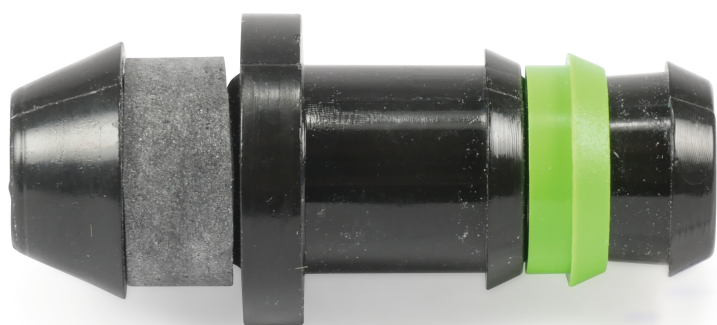

# Straight connector POM 16 mm barbed x push-in 4bar black (7027867)

# TECHNICAL SPECIFICATIONS

Colour	black
Material	POM
Connection	barbed x push-in
Pressure	4 bar
Size	16 mm

## PRODUCT INFORMATION

Drill holes Ø 12 mm.

**Last modified date: 26/05/2026**

Bosta UK Ltd.  
Reflection House  
Olding Road  
Bury St. Edmunds  
Suffolk  
IP33 3TA  
T +44 (0) 1284 716580  
E [enquiries@bosta.co.uk](mailto:enquiries@bosta.co.uk)  
<http://www.bosta.com>