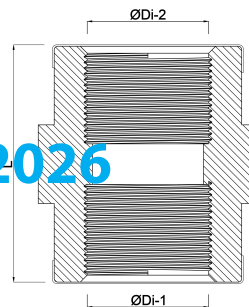

Socket PP 2" female thread 10bar grey (0330134)

TECHNICAL SPECIFICATIONS

Colour	grey
Material	PP
Connection	female thread
Pressure	10 bar
Max. temp.	80 °C
Size	2"

DIMENSIONS

F-1	30 mm
F-2	30 mm
L	67 mm
ØDi-1	2 "
ØDi-2	2 "