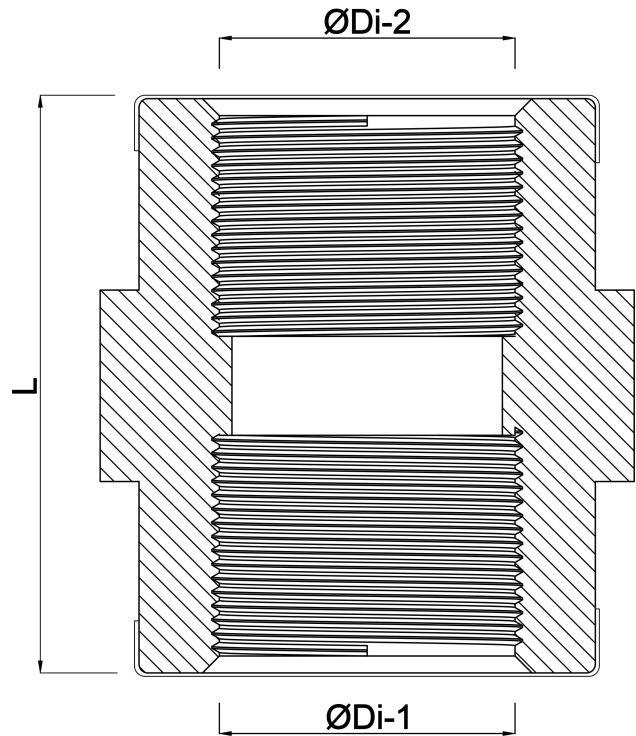

Socket PP 2" female thread 10bar grey (0330134)

TECHNICAL SPECIFICATIONS

| | |
|------------|---------------|
| Colour | grey |
| Material | PP |
| Connection | female thread |
| Pressure | 10 bar |
| Max. temp. | 80 °C |
| Size | 2" |

DIMENSIONS

| | |
|-------|-------|
| F-1 | 30 mm |
| F-2 | 30 mm |
| L | 67 mm |
| ØDi-1 | 2 " |
| ØDi-2 | 2 " |

Last modified date: 23/05/2026

Bosta UK Ltd.
Reflection House
Olding Road
Bury St. Edmunds
Suffolk
IP33 3TA
T +44 (0) 1284 716580
E enquiries@bosta.co.uk
<http://www.bosta.com>