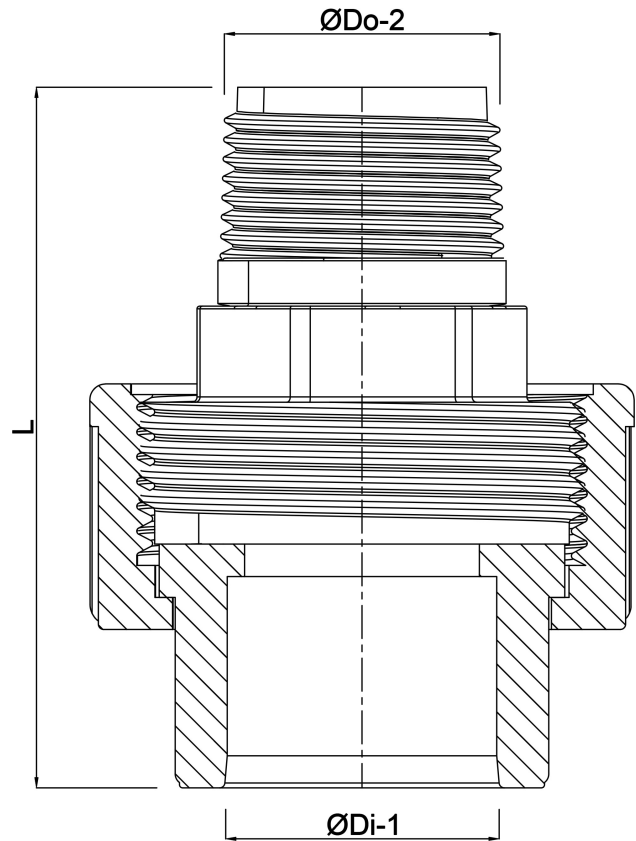

**Profec Union adaptor PVC-U 25
mm x 3/4" glue socket x male
thread 10bar DN20 grey**
(0110092)

TECHNICAL SPECIFICATIONS

Colour	grey
Material	PVC-U
Material seal	EPDM
Connection	glue socket x male thread
Pressure	10 bar
Size	25 mm x 3/4"
DN	20

DIMENSIONS

Do-n	51 mm
Hi-1	23 mm
L	66 mm
Lb	43 mm
ØDi-1	25 mm
ØDo-2	3/4 "

Last modified date: 22/05/2026

Bosta UK Ltd.
Reflection House
Olding Road
Bury St. Edmunds
Suffolk
IP33 3TA
T +44 (0) 1284 716580
E enquiries@bosta.co.uk
<http://www.bosta.com>