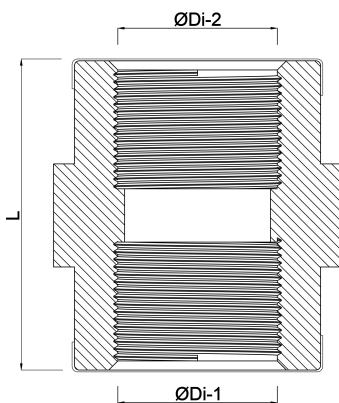

Profec Socket PVC-U 1" female thread 16bar grey with stainless steel ring type reinforced (0100723)

TECHNICAL SPECIFICATIONS

Colour	grey
Type	reinforced
Material	PVC-U
Feature	with stainless steel ring
Connection	female thread
Pressure	16 bar
Size	1"

DIMENSIONS

L	45 mm
ØDi-1	1 "
ØDi-2	1 "

Last modified date: 14/03/2026

Bosta UK Ltd.
Reflection House
Olding Road
Bury St. Edmunds
Suffolk
IP33 3TA
T +44 (0) 1284 716580
E enquiries@bosta.co.uk
<http://www.bosta.com>