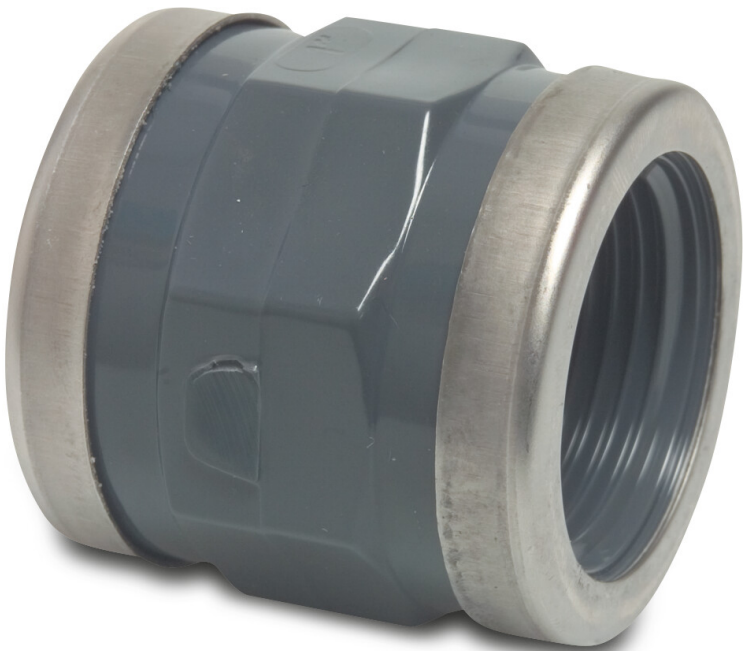

Profec Socket PVC-U 1" female thread 16bar grey with stainless steel ring type reinforced (0100723)

TECHNICAL SPECIFICATIONS

Colour	grey
Type	reinforced
Material	PVC-U
Feature	with stainless steel ring
Connection	female thread
Pressure	16 bar
Size	1"

DIMENSIONS

L	45 mm
ØDi-1	1 "
ØDi-2	1 "

Last modified date: 06/10/2025

Bosta UK Ltd.
Reflection House
Olding Road
Bury St. Edmunds
Suffolk
IP33 3TA
T +44 (0) 1284 716580
E enquiries@bosta.co.uk
<http://www.bosta.com>