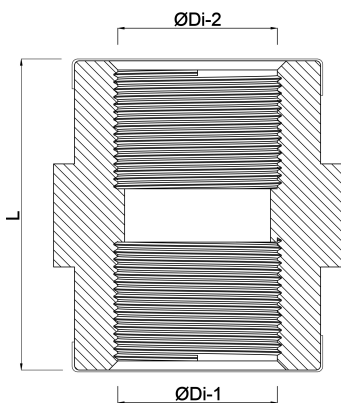

Profec Socket PVC-U 1" female thread 16bar grey with stainless steel ring type reinforced (0100723)

TECHNICAL SPECIFICATIONS

Colour	grey
Type	reinforced
Material	PVC-U
Feature	with stainless steel ring
Connection	female thread
Pressure	16 bar
Size	1"

DIMENSIONS

L	45 mm
ØDi-1	1 "
ØDi-2	1 "

Last modified date: 06/10/2025

Bosta UK Ltd.
Reflection House
Olding Road
Bury St. Edmunds
Suffolk
IP33 3TA
T +44 (0) 1284 716580
E enquiries@bosta.co.uk
<http://www.bosta.com>