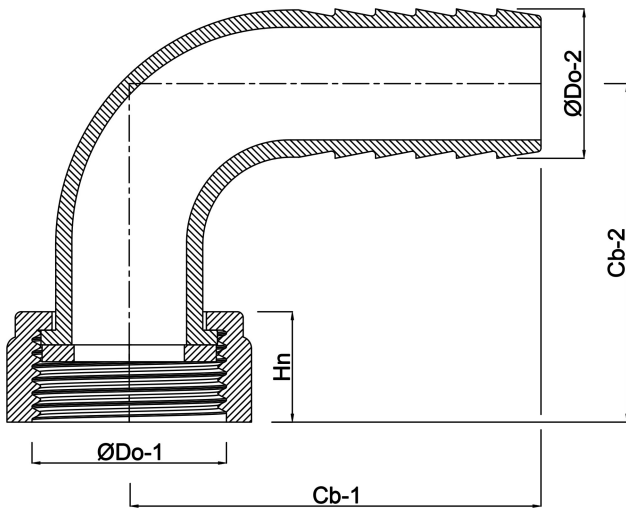

**Profec Hose tail 2/3 union  
adaptor elbow 90° brass 1/2" x  
13 mm female threaded nut x  
hose tail type flat seal  
(0423364)**

# TECHNICAL SPECIFICATIONS

Type	flat seal
Material	brass
Material seal	EPDM
Connection	female threaded nut x hose tail
Max. temperature	120 °C
Max. temp.	120 °C
Size	1/2" x 13 mm

## DIMENSIONS

Cb-1	40 mm
Cb-2	24.7 mm
F-1	10 mm
Hn	8.3 mm
P-1	25 mm
ØDi-1	1/2 "
ØDo-2	13 mm
β	90 °

**Last modified date: 23/05/2026**

Bosta UK Ltd.  
Reflection House  
Olding Road  
Bury St. Edmunds  
Suffolk  
IP33 3TA  
T +44 (0) 1284 716580  
E [enquiries@bosta.co.uk](mailto:enquiries@bosta.co.uk)  
<http://www.bosta.com>