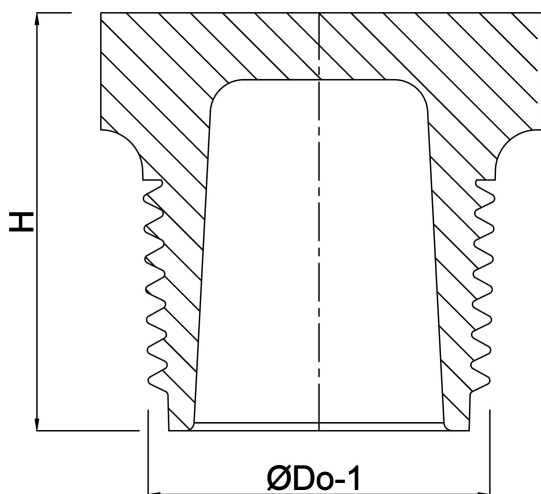

**Profec Nr. 290 Hexagon plug
stainless steel 316 2" male
thread 16bar (0080178)**

TECHNICAL SPECIFICATIONS

Material stainless steel 316

Connection male thread

Fitting nr. Nr. 290

Pressure 16 bar

Max. temp. 100 °C

Size 2"

DIMENSIONS

H 32 mm

ØDi-1 51.65 mm

ØDo-1 2"

Last modified date: 13/03/2026

Bosta UK Ltd.
Reflection House
Olding Road
Bury St. Edmunds
Suffolk
IP33 3TA
T +44 (0) 1284 716580
E enquiries@bosta.co.uk
<http://www.bosta.com>