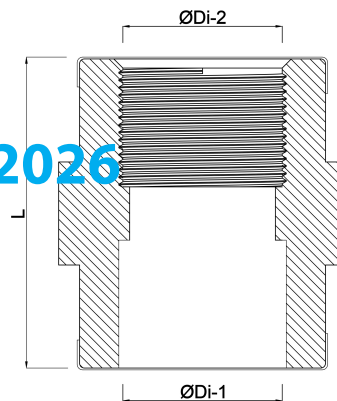

VDL Adaptor socket PVC-U 40 mm x 1" glue socket x female thread 16bar grey (0110823)

V-L Van de Lande

TECHNICAL SPECIFICATIONS

Colour	grey
Material	PVC-U
Size	40 mm x 1"
Connection	glue socket x female thread
Pressure	16 bar

DIMENSIONS

F-1	22 mm
F-2	22 mm
L	52 mm
ØDi-1	40 mm
ØDi-2	1 "

Last modified date: 14/03/2026

Bosta UK Ltd.
Reflection House
Olding Road

Bury St. Edmunds
Suffolk
IP33 3TA
T +44 (0) 1284 716580
E enquiries@bosta.co.uk
<http://www.bosta.com>