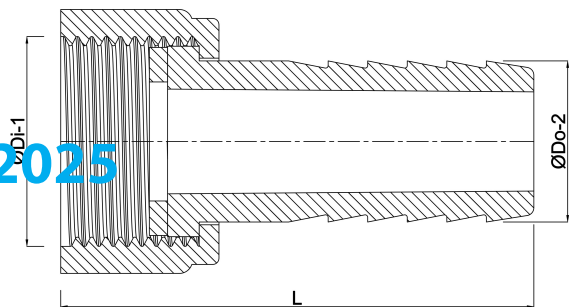

**Hose tail 2/3 union adaptor PP
3/4" x 19 mm female threaded
nut x hose tail 6bar grey
(0330231)**

TECHNICAL SPECIFICATIONS

Colour	grey
Material	PP
Material seal	EPDM
Connection	female threaded nut x hose tail
Pressure	6 bar
Max. temp.	80 °C
Size	3/4" x 19 mm

DIMENSIONS

L	62.5 mm
ØDi-1	3/4 "
ØDo-2	19 mm
Lq-2	30.5 mm

Last modified date: 02/10/2025

Bosta UK Ltd.
Reflection House
Olding Road
Bury St. Edmunds
Suffolk
IP33 3TA
T +44 (0) 1284 716580
E enquiries@bosta.co.uk
<http://www.bosta.com>