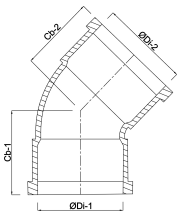

**Profec Long bend 45° PVC-U
280 mm glue socket 10bar grey
type made from tubing
(0100025)**

TECHNICAL SPECIFICATIONS

Colour	grey
Type	made from tubing
Material	PVC-U
Connection	glue socket
Size	280 mm
Pressure	10 bar

DIMENSIONS

Mold	hand formed
ØDi-1	280 mm
ØDi-2	280 mm
Cb-1	382 mm
Cb-2	382 mm
β	90 °

Last modified date: 01/10/2025

Bosta UK Ltd.
Reflection House
Olding Road
Bury St. Edmunds
Suffolk
IP33 3TA
T +44 (0) 1284 716580
E enquiries@bosta.co.uk
<http://www.bosta.com>