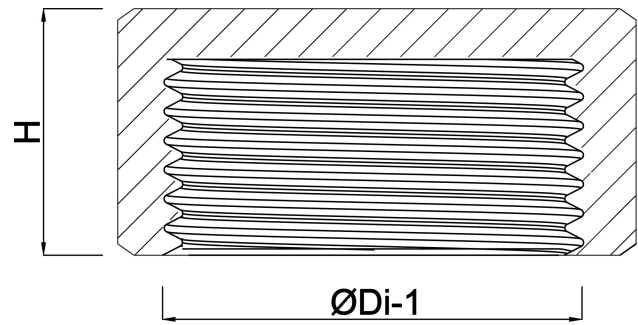

**Cap nylon 1/2" female thread**  
**16bar white (0440342)**

# TECHNICAL SPECIFICATIONS

Colour	white
Material	nylon
Connection	female thread
Pressure	16 bar
Max. temp.	80 °C
Size	1/2"

# DIMENSIONS

F-1	12 mm
H	15 mm
K-1	28 mm
ØDi-1	1/2 "
ØDo-1	32 mm

**Last modified date: 23/05/2026**

Bosta UK Ltd.  
Reflection House  
Olding Road  
Bury St. Edmunds  
Suffolk  
IP33 3TA  
T +44 (0) 1284 716580  
E [enquiries@bosta.co.uk](mailto:enquiries@bosta.co.uk)  
<http://www.bosta.com>