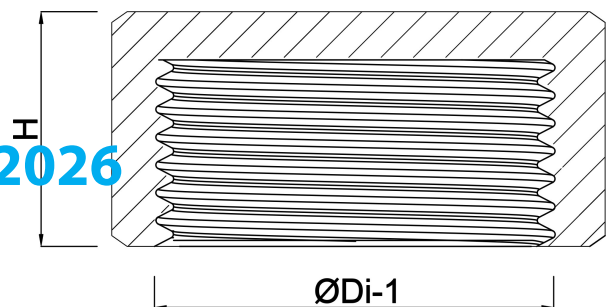

TECHNICAL SPECIFICATIONS

Colour	white
Material	nylon
Connection	female thread
Pressure	16 bar
Max. temp.	80 °C
Size	1/2"

DIMENSIONS

F-1	12 mm
H	15 mm
K-1	28 mm
ØDi-1	1/2 "
ØDo-1	32 mm

Last modified date: 13/03/2026