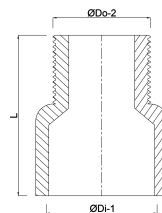

**VDL Adaptor bush PVC-U 50
mm x 1 1/2" glue socket x male
thread 10bar grey type made
from tubing (0110411)**

V-L Van de Lande

TECHNICAL SPECIFICATIONS

Colour	grey
Type	made from tubing
Material	PVC-U
Connection	glue socket x male thread
Pressure	10 bar
Size	50 mm x 1 1/2"

DIMENSIONS

Mold	hand formed
L	65 mm
ØDi-1	50 mm
ØDo-2	1 1/2 "
F-2	21 mm
P-1	31 mm

Last modified date: 01/10/2025

Bosta UK Ltd.
Reflection House
Olding Road
Bury St. Edmunds
Suffolk
IP33 3TA
T +44 (0) 1284 716580
E enquiries@bosta.co.uk
<http://www.bosta.com>