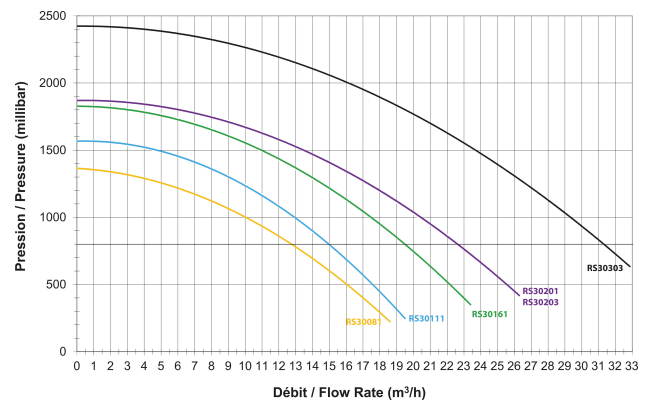

**Hayward Pool pump PP GF 63
mm glue socket 5,72/3,3A
400VAC black type RS II 30203
2HP (7017119)**

HAYWARD®

TECHNICAL SPECIFICATIONS

Colour	black
Pump body	PP GF
Material impeller 1	noryl
Material seal	stainless steel 304
Connection	glue socket
Max. temperature	35 °C
Width	234 mm
Height	305 mm
Frequency	50 Hz
IP value	IP55
Type	RS II 30203
Capacity	23,7 m ³ /h
Output Power	2 HP
Size	63 mm
Length	600 mm
Voltage	400VAC
Weight	17 kg

Power 1.5 kW

Ampere 5,72/3,3 A

BEP Capacity 20.475

BEP Head 14.5

PRODUCT INFORMATION

Quiet, yet heavy-duty, the Hayward RS II pool pump delivers optimum filtration control and less need for cleaning thanks to the spacious filter-basket. The highly-efficient, German motor ensures smooth running and a reliable lifetime.

Features:

- Union connection: Glue socket 63 mm
- Salt water resistant to 0.4% (4gr/ltr)
- Exclusive by Bevo/Bosta
- 180 degrees rotatable box for convenient access
- Suitable for pools up to 100m³

Last modified date: 25/05/2026