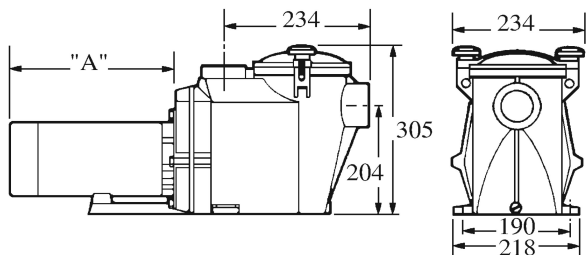

Power 1.5 kW

Ampere 5,72/3,3 A

BEP Capacity 20.475

BEP Head 14.5

PRODUCT INFORMATION

Quiet, yet heavy-duty, the Hayward RS II pool pump delivers optimum filtration control and less need for cleaning thanks to the spacious filter-basket. The highly-efficient, German motor ensures smooth running and a reliable lifetime.

Features:

- Union connection: Glue socket 63 mm
- Salt water resistant to 0.4% (4gr/ltr)
- Exclusive by Bevo/Bosta
- 180 degrees rotatable box for convenient access
- Suitable for pools up to 100m³