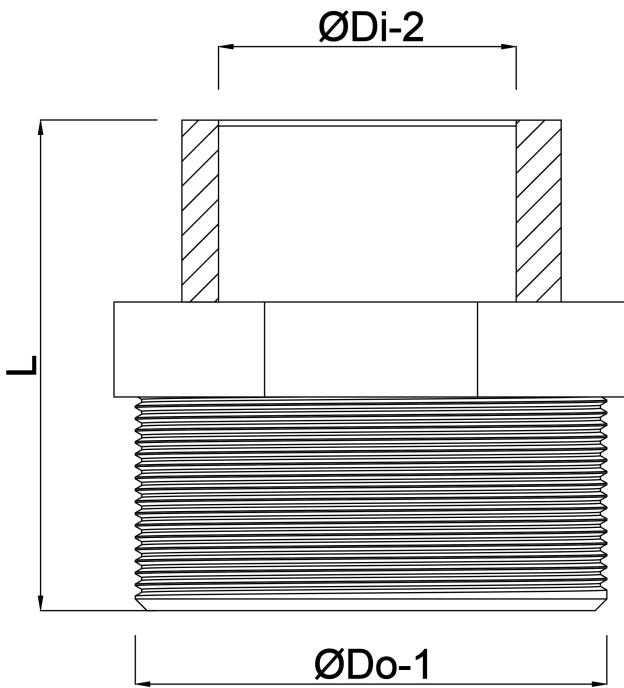

**Profec Reducing nipple PVC-U  
3/4" x 1/2" male thread x  
female thread 10bar grey with  
stainless steel ring type  
reinforced (0100320)**

# TECHNICAL SPECIFICATIONS

Colour	grey
Type	reinforced
Material	PVC-U
Feature	with stainless steel ring
Connection	male thread x female thread
Pressure	10 bar
Size	3/4" x 1/2"

## DIMENSIONS

K-1	32 mm
L	39 mm
ØDi-2	1/2 "
ØDo-1	3/4 "

**Last modified date: 22/05/2026**

Bosta UK Ltd.  
Reflection House  
Olding Road  
Bury St. Edmunds  
Suffolk  
IP33 3TA  
T +44 (0) 1284 716580  
E [enquiries@bosta.co.uk](mailto:enquiries@bosta.co.uk)  
<http://www.bosta.com>