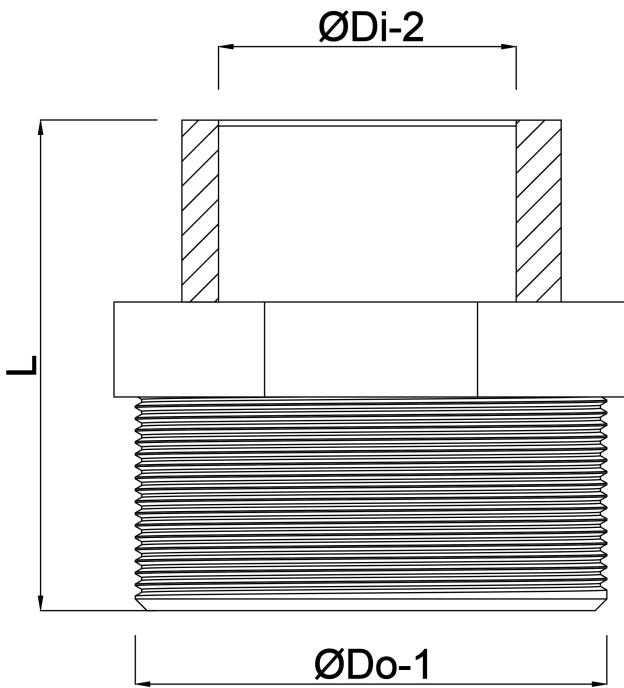

**Profec Reducing nipple PVC-U  
1" x 1/2" male thread x female  
thread 10bar grey with  
stainless steel ring type  
reinforced (0100321)**

# TECHNICAL SPECIFICATIONS

Colour	grey
Type	reinforced
Material	PVC-U
Feature	with stainless steel ring
Connection	male thread x female thread
Pressure	10 bar
Size	1" x 1/2"

# DIMENSIONS

K-1	32 mm
L	42 mm
ØDi-2	1/2 "
ØDo-1	1 "

**Last modified date: 22/05/2026**

Bosta UK Ltd.  
Reflection House  
Olding Road  
Bury St. Edmunds  
Suffolk  
IP33 3TA  
T +44 (0) 1284 716580  
E [enquiries@bosta.co.uk](mailto:enquiries@bosta.co.uk)  
<http://www.bosta.com>