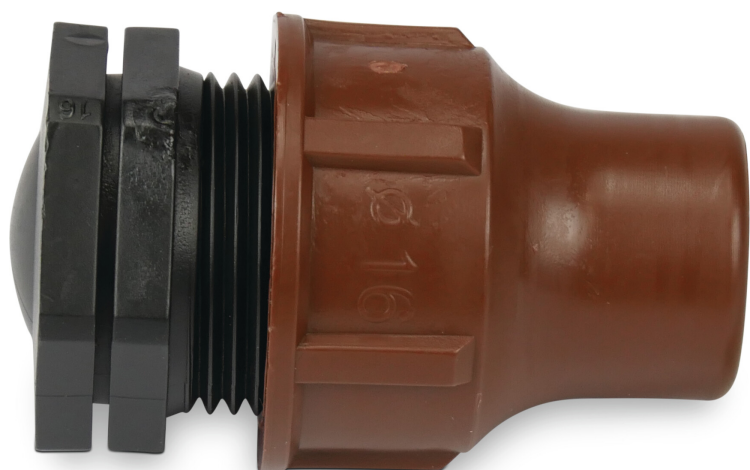

End plug PP 16 mm lock brown type BF-plug lock (7021554)

TECHNICAL SPECIFICATIONS

Colour	brown
Type	BF-plug lock
Material	PP
Connection	lock
Size	16 mm

PRODUCT INFORMATION

A 16mm safety connection is provided on the outer of the plug.