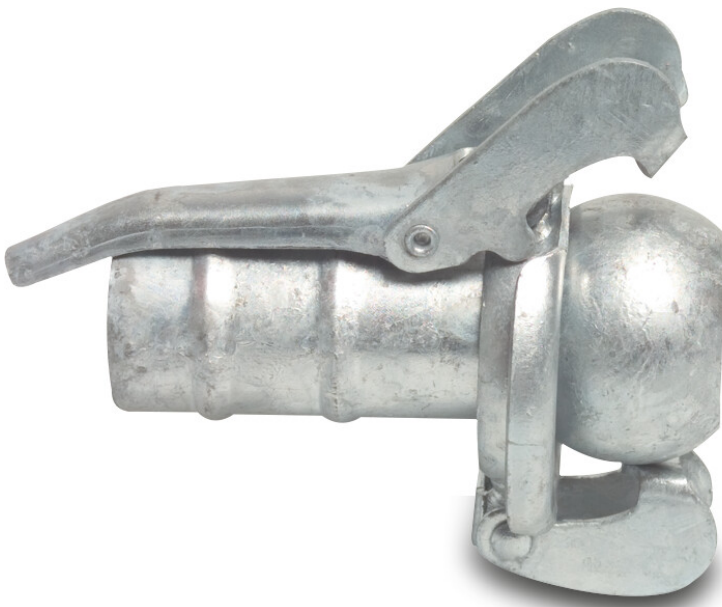

**Quick coupler adaptor steel  
galvanised 89 mm x 75 mm  
male part Bauer x hose tail  
type Bauer S77 (0220433)**

# TECHNICAL SPECIFICATIONS

Type	Bauer
------	-------

Material	steel
----------	-------

Surface treatment	galvanised
-------------------	------------

Connection	male part Bauer x hose tail
------------	-----------------------------