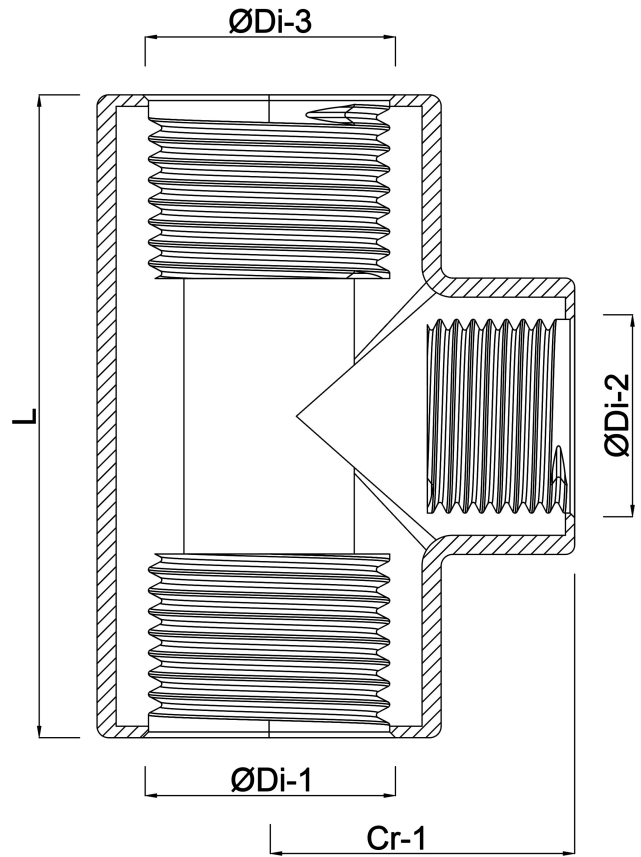

T-piece 90° PP 1" female thread 10bar grey (0330124)

TECHNICAL SPECIFICATIONS

Colour	grey
Material	PP
Connection	female thread
Pressure	10 bar
Max. temp.	80 °C
Size	1"

DIMENSIONS

Cr-1	30.75 mm
L	79 mm
ØDi-1	1 "
ØDi-2	1 "
ØDi-3	1 "
β	90 °