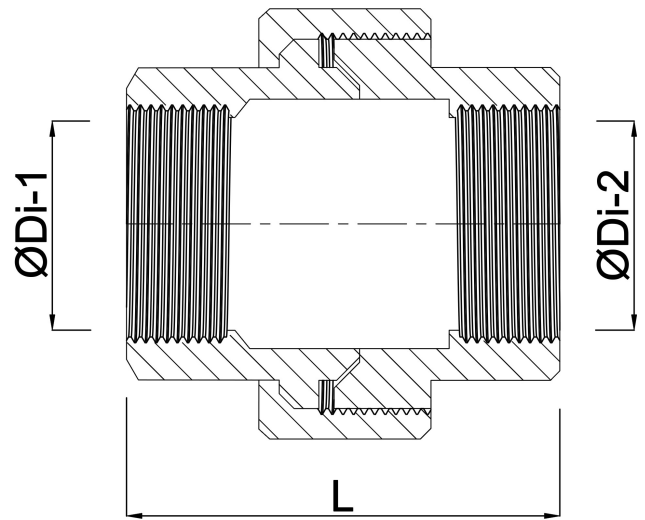

Profec Union coupler PVC-U 1" female thread 10bar grey (7002141)

TECHNICAL SPECIFICATIONS

Colour	grey
Material	PVC-U
Connection	female thread
Pressure	10 bar
Size	1"

DIMENSIONS

K-1	41 mm
K-2	41 mm
Kn	65 mm
L	63 mm
ØDi-1	1 "
ØDi-2	1 "