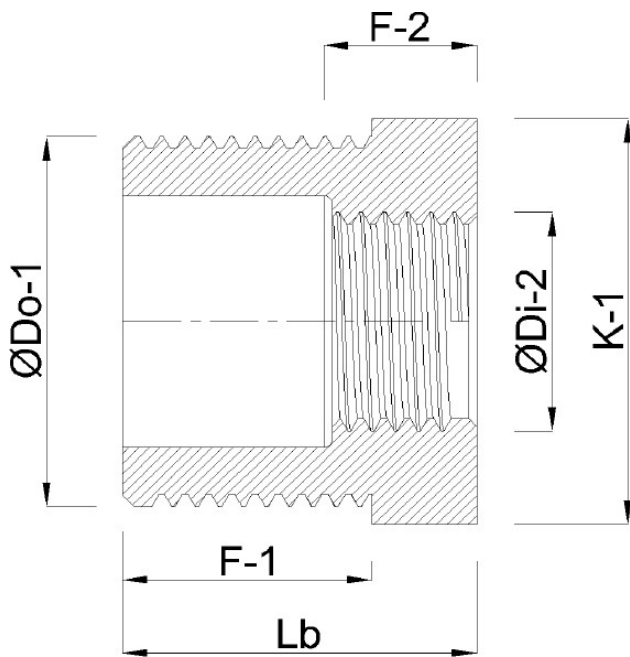

**Profec Nr. 241 Reducer bush
stainless steel 316 1/2" x 1/8"
male thread x female thread
16bar (0080083)**

TECHNICAL SPECIFICATIONS

Material	stainless steel 316
Connection	male thread x female thread
Fitting nr.	Nr. 241
Pressure	16 bar
Max. temp.	100 °C
Size	1/2" x 1/8"

DIMENSIONS

F-1	15.2 mm
F-2	4.8 mm
K-1	22.5 mm
Lb	20 mm
ØDi-2	1/8 "
ØDo-1	1/2 "

Last modified date: 22/06/2026

Bosta UK Ltd.
Reflection House
Olding Road
Bury St. Edmunds
Suffolk
IP33 3TA
T +44 (0) 1284 716580
E enquiries@bosta.co.uk
<http://www.bosta.com>