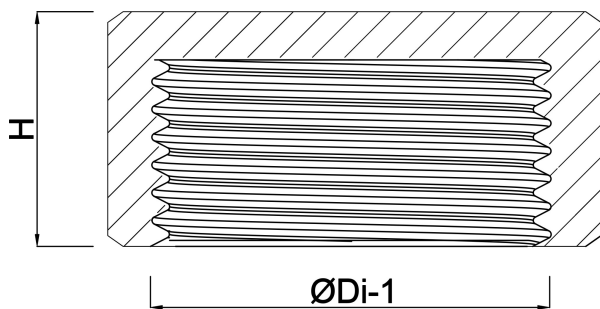

**Profec Nr. 300 Hexagon cap
cast iron black 1/2" female
thread 25bar DVGW (1130004)**

TECHNICAL SPECIFICATIONS

Material cast iron black

Approval DVGW

Connection female thread

Fitting nr. Nr. 300

Temperature range -20°C - 120°C

Pressure 25 bar

Size 1/2"

DIMENSIONS

F-1 15 mm

H 20 mm

K-1 26 mm

ØDi-1 1/2 "

Last modified date: 14/03/2026