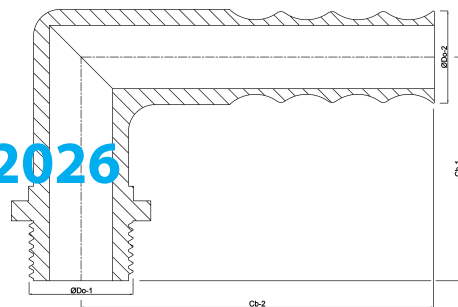

**Hose tail elbow 90° PP 3/4" x 25
mm male thread x hose tail
6bar grey (0330257)**

TECHNICAL SPECIFICATIONS

Colour	grey
Material	PP
Connection	male thread x hose tail
Pressure	6 bar
Max. temp.	80 °C
Size	3/4" x 25 mm

DIMENSIONS

Cb-1	64 mm
Cb-2	78 mm
ØDo-1	3/4 "
ØDo-2	25 mm
β	90 °

Last modified date: 13/03/2026

Bosta UK Ltd.
Reflection House
Olding Road
Bury St. Edmunds
Suffolk
IP33 3TA
T +44 (0) 1284 716580
E enquiries@bosta.co.uk
<http://www.bosta.com>