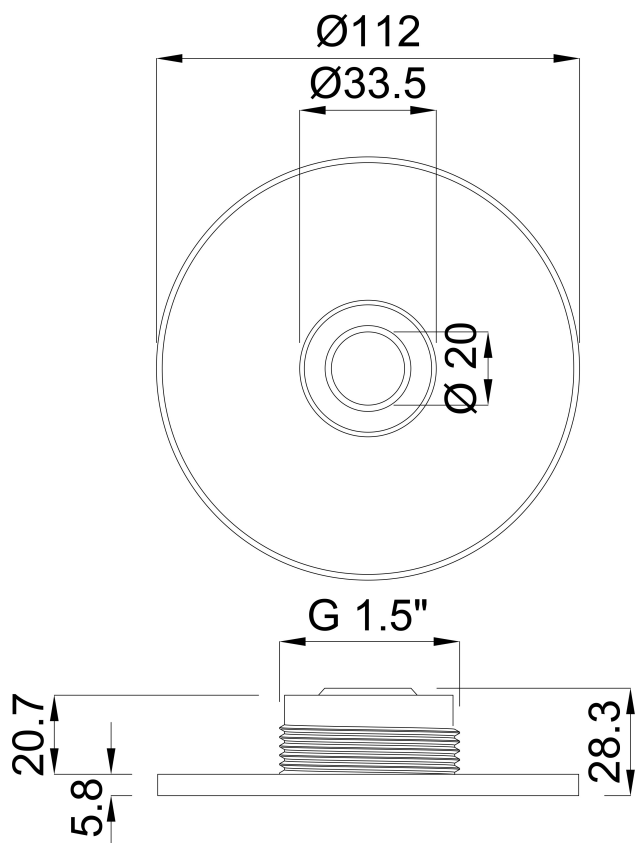

**Ocean Cover for inlet fitting  
stainless steel 316 1 1/2" male  
thread stainless steel type  
Standard Round (7024579)**

***ocean.***

# TECHNICAL SPECIFICATIONS

Colour stainless steel

Type Standard

Material stainless steel 316

Connection male thread

Type Round

Size 1 1/2"

Inner ø 20 mm

# DIMENSIONS

H 28.3 mm

**Last modified date: 26/05/2026**

Bosta UK Ltd.  
Reflection House  
Olding Road  
Bury St. Edmunds  
Suffolk  
IP33 3TA  
T +44 (0) 1284 716580  
E [enquiries@bosta.co.uk](mailto:enquiries@bosta.co.uk)  
<http://www.bosta.com>