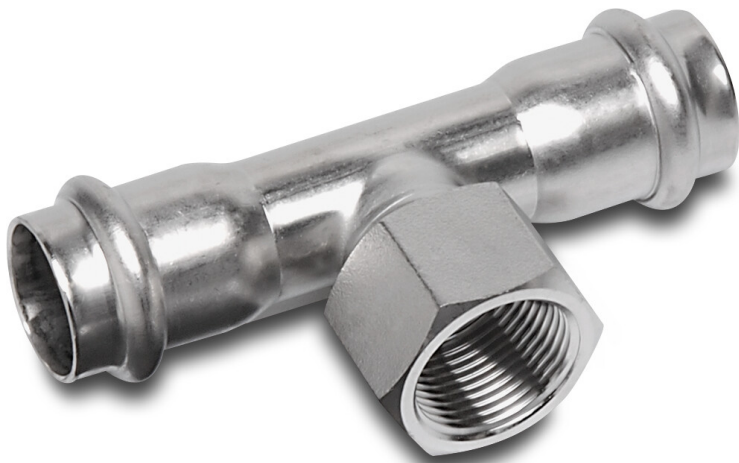

**Bonfix Adaptor T-piece 90°
stainless steel 316L 54 mm x
3/4" x 54 mm press x female
thread x press KIWA (0085228)**

bonfix[®]
the fitting factory

TECHNICAL SPECIFICATIONS

Material	stainless steel 316L
Approval	KIWA
Connection	press x female thread x press
Size	54 mm x 3/4" x 54 mm