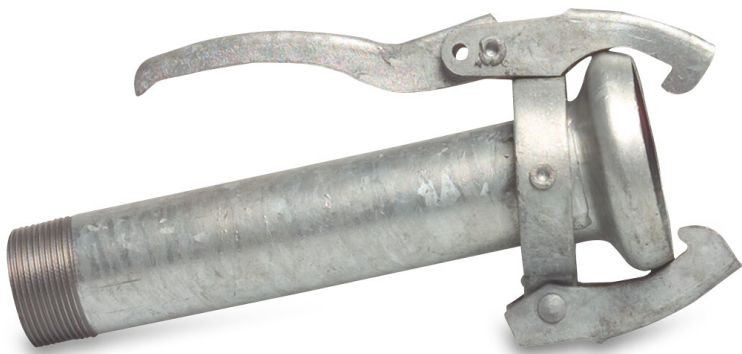

**Quick coupler adaptor steel  
galvanised 50 mm x 1 1/2"  
female part Perrot x male  
thread type Perrot (0200325)**

# TECHNICAL SPECIFICATIONS

Type	Perrot
Material	steel
Surface treatment	galvanised
Connection	female part Perrot x male thread
Size	50 mm x 1 1/2"
Length	250 mm
Outer ø	86 mm

**Last modified date: 23/05/2026**