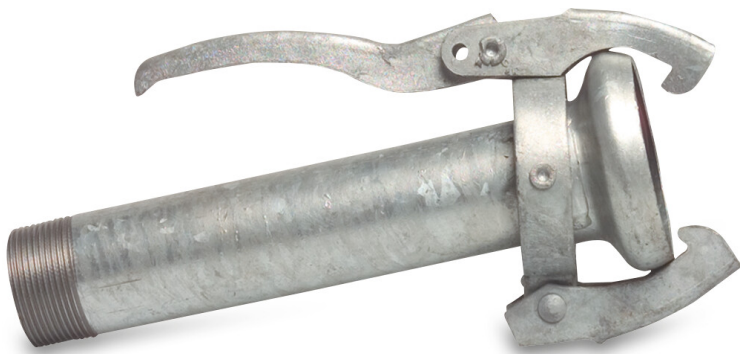

**Quick coupler adaptor steel
galvanised 108 mm x 2 1/2"
female part Perrot x male
thread type Perrot (0200332)**

TECHNICAL SPECIFICATIONS

Type	Perrot
Material	steel
Surface treatment	galvanised
Connection	female part Perrot x male thread
Size	108 mm x 2 1/2"
Length	360 mm
Outer ø	164 mm