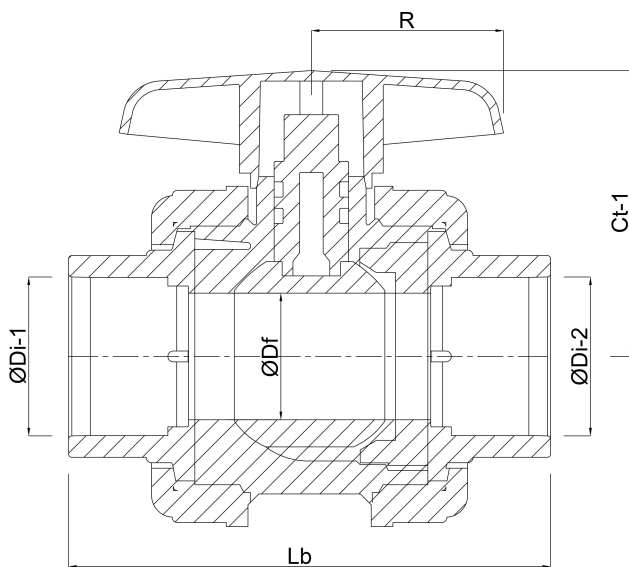

Profec Ball valve PVC-U 1 1/2" imperial glue socket 16bar grey type Safe 541 (7036313)

TECHNICAL SPECIFICATIONS

Colour grey

Type Safe 541

Material PVC-U

Operation lever

Colour lever red

Handle material PVC-U

Housing construction 3-part

Ball material PVC-U

Material housing PVC-U

Material seal PE/EPDM

Connection imperial glue socket

Temperature range 10°C - 60°C

Size 1 1/2"

Pressure 16 bar

DIMENSIONS

Ct-1 104 mm

Lb 167 mm

R 105 mm

ØDf 52 mm

ØDi-1 1 1/2 "

ØDi-2 1 1/2 "

Last modified date: 27/05/2026