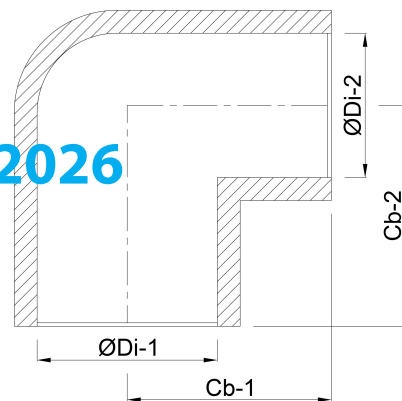

TECHNICAL SPECIFICATIONS

Colour	grey
Material	PVC-U
Connection	glue socket
Size	12 mm
Pressure	16 bar

DIMENSIONS

Cb-1	19 mm
Cb-2	19 mm
ØDi-1	12 mm
ØDi-2	12 mm
β	90 °

Last modified date: 13/03/2026

Bosta UK Ltd.
Reflection House
Olding Road