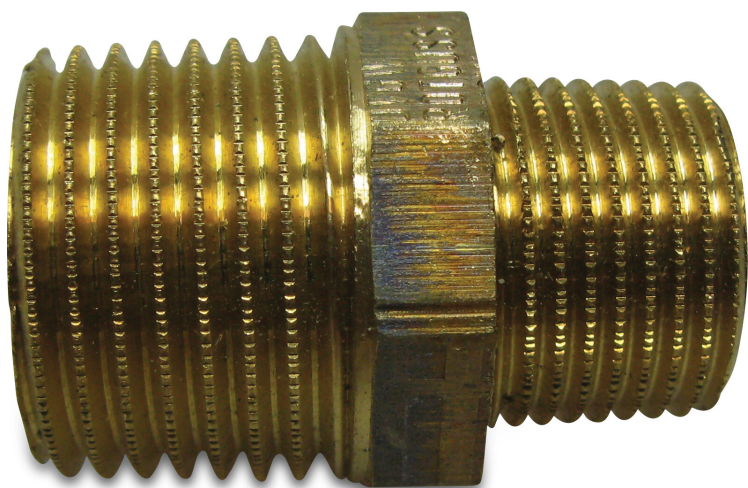

**Nr. 245 Reducing nipple
bronze 1 1/4" x 1" male thread
25bar (0720333)**

TECHNICAL SPECIFICATIONS

Material	bronze
Connection	male thread
Fitting nr.	Nr. 245
Size	1 1/4" x 1"
Pressure	25 bar

Last modified date: 24/05/2026