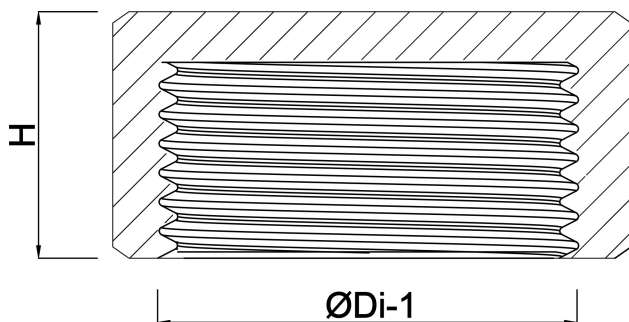

**Profec Nr. 300 Hexagon cap
brass 1/2" female thread 30bar
(0710398)**

TECHNICAL SPECIFICATIONS

Material	brass
Connection	female thread
Fitting nr.	Nr. 300
Max. temp.	120 °C
Size	1/2"
Pressure	30 bar

DIMENSIONS

F-1	10.5 mm
H	13 mm
K-1	24 mm
ØDi-1	1/2 "

Last modified date: 24/05/2026

Bosta UK Ltd.
Reflection House
Olding Road
Bury St. Edmunds
Suffolk
IP33 3TA
T +44 (0) 1284 716580
E enquiries@bosta.co.uk
<http://www.bosta.com>