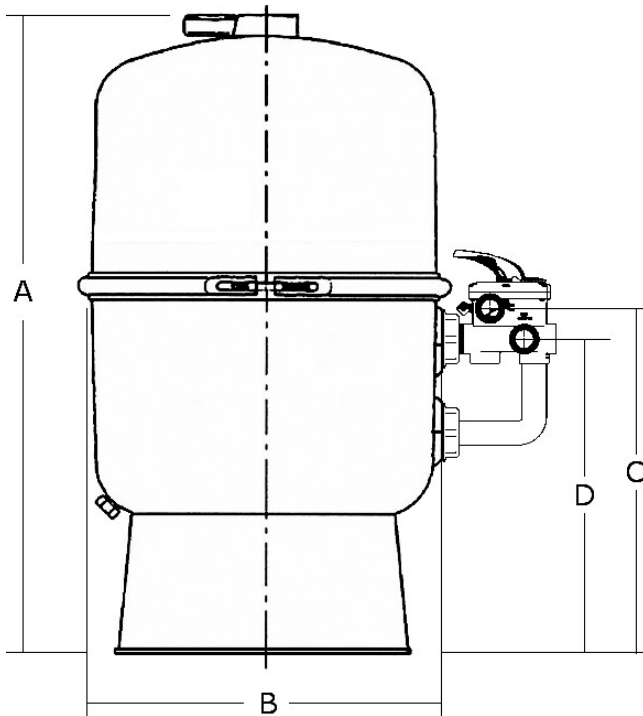

**Sand filter fibreglass-
reinforced PP 50 mm x 1 1/2"
glue socket x female thread
1,8bar grey type QS400 SM
(7043152)**

TECHNICAL SPECIFICATIONS

Colour	grey
Material	fibreglass-reinforced PP
Connection	glue socket x female thread
Pressure	1,8 bar
Max. temp.	40 °C
Type	QS400 SM
Capacity	8 m ³ /h
Size	50 mm x 1 1/2"
Diameter	440 mm
Weight	35 kg
Sand	50 kg
Filter area	0.15 m ²
Max. pool vol.	50 m ³

DIMENSIONS

A	754 mm
B	440 mm

C 366 mm

D 264 mm

PRODUCT INFORMATION

The 2pcs style QS sand filter is ideal for all common larger sized private pools. The upper half of the filter can be completely removed which makes it extremely convenient for changing sand. With 40 years manufacture experience, QS filter delivers absolute premium quality.