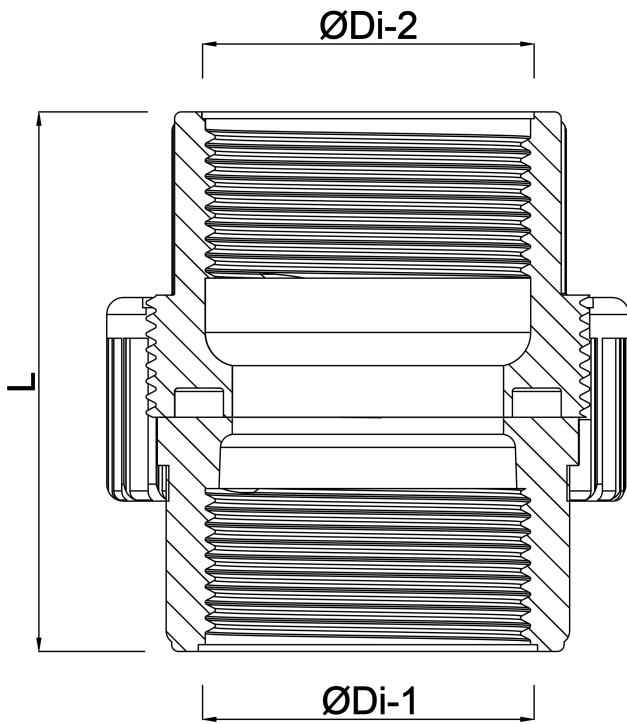

Union coupler PP 1" female thread 10bar beige (0330445)

TECHNICAL SPECIFICATIONS

Colour	beige
Material	PP
Connection	female thread
Pressure	10 bar
Size	1"
Outer ø	67 mm

DIMENSIONS

Do-n	67 mm
L	56 mm
ØDi-1	1 "
ØDi-2	1 "