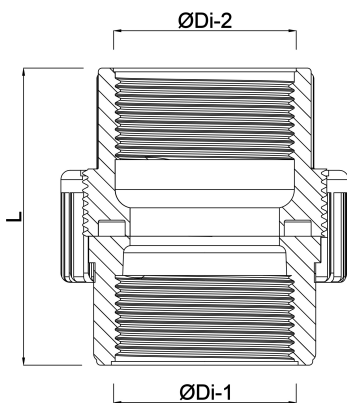

Union coupler PP 1" female thread 10bar beige (0330445)

TECHNICAL SPECIFICATIONS

Colour	beige
Material	PP
Connection	female thread
Pressure	10 bar
Size	1"
Outer ø	67 mm

DIMENSIONS

Do-n	67 mm
L	56 mm
ØDi-1	1 "
ØDi-2	1 "