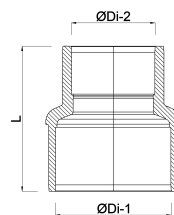

**VDL Reducer socket PVC-U 200
mm x 160 mm glue socket
10bar grey type made from
tubing (7002474)**

V-L Van de Lande

TECHNICAL SPECIFICATIONS

Colour	grey
Type	made from tubing
Material	PVC-U
Size	200 mm x 160 mm
Connection	glue socket
Pressure	10 bar

DIMENSIONS

L	301 mm
Mold	hand formed
P-1	111 mm
P-2	90 mm
ØDi-1	200 mm
ØDi-2	160 mm

Last modified date: 14/03/2026

Bosta UK Ltd.
Reflection House
Olding Road
Bury St. Edmunds
Suffolk
IP33 3TA
T +44 (0) 1284 716580
E enquiries@bosta.co.uk
<http://www.bosta.com>