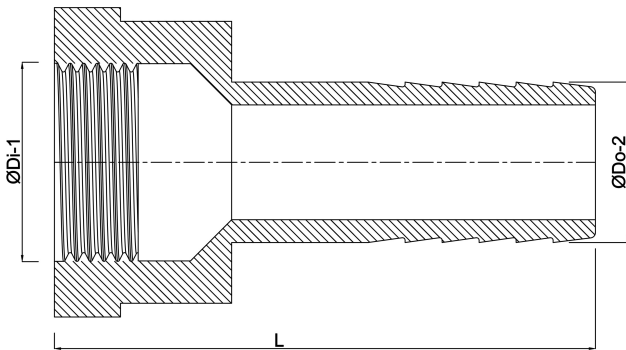

**Profec Hose tail adaptor
hexagonal brass 1 1/4" x 32
mm female thread x hose tail
30bar (0411932)**

TECHNICAL SPECIFICATIONS

Material	brass
Connection	female thread x hose tail
Pressure	30 bar
Max. temp.	120 °C
Size	1 1/4" x 32 mm
Max. temperature	120 °C
Spanner	46

DIMENSIONS

Dq-2	29.5 mm
F-1	12 mm
L	48.5 mm
Lb	49 mm
Lq-2	20 mm
Nq-2	4
P-1	20 mm
ØDi-1	1 1/4 "

ØDi-2 29.5 mm

ØDo-2 32 mm

Last modified date: 23/05/2026

Bosta UK Ltd.
Reflection House
Olding Road
Bury St. Edmunds
Suffolk
IP33 3TA
T +44 (0) 1284 716580
E enquiries@bosta.co.uk
<http://www.bosta.com>