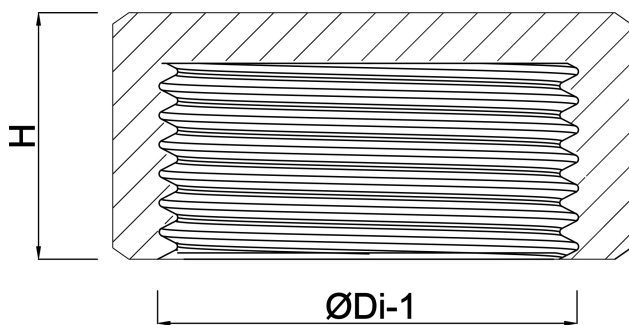

**Profec Cap PVC-U 1/2" female
thread 10bar grey type plain
(0110575)**

TECHNICAL SPECIFICATIONS

Colour	grey
Type	plain
Material	PVC-U
Material seal	EPDM
Connection	female thread
Pressure	10 bar
Size	1/2"

DIMENSIONS

H	16.5 mm
ØDi-1	1/2 "

PRODUCT INFORMATION

With flat rubber seal

Last modified date: 23/05/2026

Bosta UK Ltd.
Reflection House
Olding Road
Bury St. Edmunds
Suffolk
IP33 3TA
T +44 (0) 1284 716580
E enquiries@bosta.co.uk
<http://www.bosta.com>