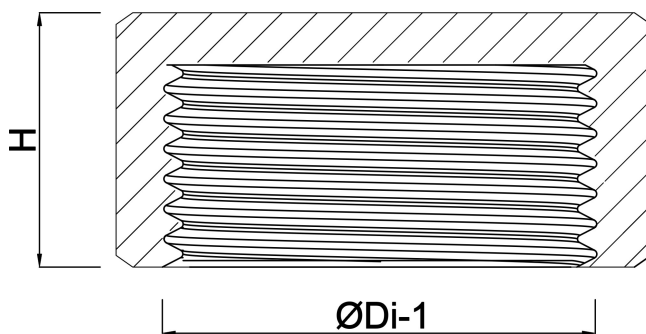

**Profec Cap PVC-U 1/2" female  
thread 10bar grey type plain  
(0110575)**

# TECHNICAL SPECIFICATIONS

Colour	grey
Type	plain
Material	PVC-U
Material seal	EPDM
Connection	female thread
Pressure	10 bar
Size	1/2"

## DIMENSIONS

H	16.5 mm
ØDi-1	1/2 "