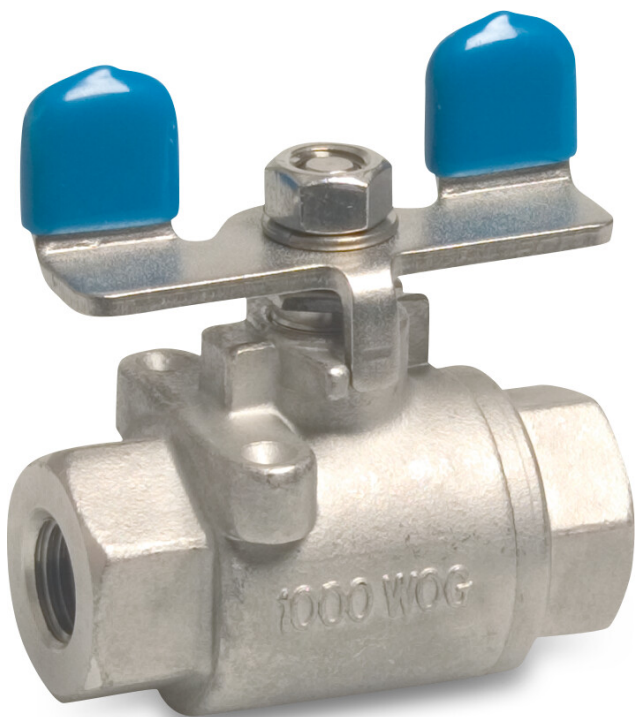

Profec 2-piece ball valve stainless steel 316 3/4" female thread 50bar (0090983)

TECHNICAL SPECIFICATIONS

Material stainless steel 316

Operation butterfly handle

Colour lever blue

Handle material stainless steel

Material seal PTFE

Connection female thread

Pressure 50 bar

Size 3/4"

DIMENSIONS

Ct-1 50 mm

F-1 13.5 mm

F-2 13.5 mm