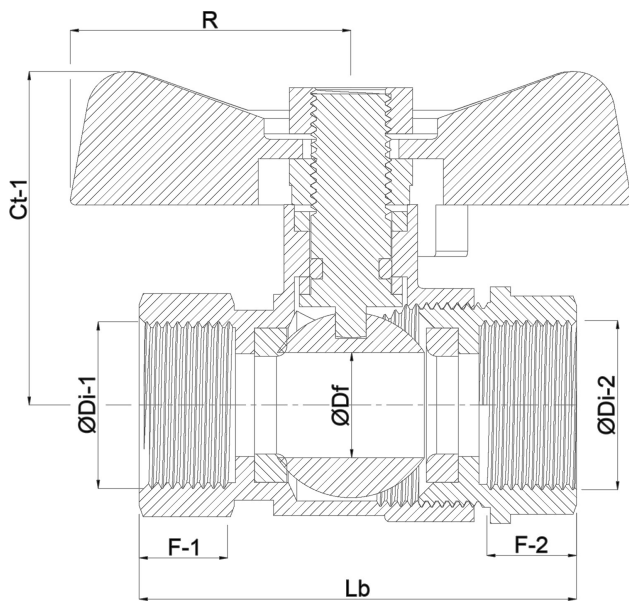

Profec 2-piece ball valve stainless steel 316 3/4" female thread 50bar (0090983)

TECHNICAL SPECIFICATIONS

Material stainless steel 316

Operation butterfly handle

Colour lever blue

Handle material stainless steel

Material seal PTFE

Connection female thread

Pressure 50 bar

Size 3/4"

DIMENSIONS

Ct-1 50 mm

F-1 13.5 mm

F-2 13.5 mm

Lb 64 mm

R 30 mm

ØDf 20 mm

ØDi-1 3/4 "

ØDi-2

3/4 "

Last modified date: 22/05/2026

Bosta UK Ltd.
Reflection House
Olding Road
Bury St. Edmunds
Suffolk
IP33 3TA
T +44 (0) 1284 716580
E enquiries@bosta.co.uk
<http://www.bosta.com>