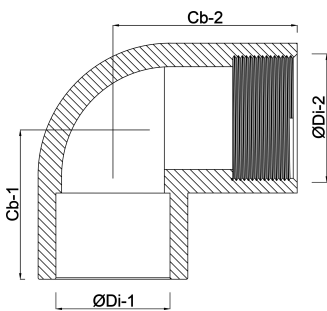

**VDL Adaptor elbow 90° PVC-U  
40 mm x 1 1/4" glue socket x  
female thread 16bar grey with  
stainless steel ring type  
reinforced (7002635)**

**V-L Van de Lande**

# TECHNICAL SPECIFICATIONS

Colour	grey
Type	reinforced
Material	PVC-U
Feature	with stainless steel ring
Connection	glue socket x female thread
Size	40 mm x 1 1/4"
Pressure	16 bar

## DIMENSIONS

Cb-1	47 mm
Cb-2	47 mm
ØDi-1	40 mm
ØDi-2	1 1/4 "

**Last modified date: 14/03/2026**

Bosta UK Ltd.  
Reflection House  
Olding Road  
Bury St. Edmunds  
Suffolk  
IP33 3TA  
T +44 (0) 1284 716580  
E [enquiries@bosta.co.uk](mailto:enquiries@bosta.co.uk)  
<http://www.bosta.com>