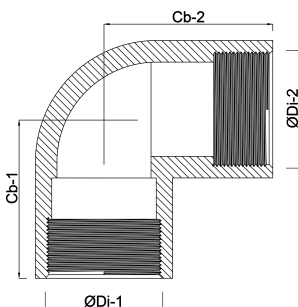

**Profec Nr. 90 Elbow 90°
stainless steel 316 3/8" female
thread 16bar (0080007)**

TECHNICAL SPECIFICATIONS

Material stainless steel 316

Connection female thread

Fitting nr. Nr. 90

Pressure 16 bar

Max. temp. 100 °C

Size 3/8"

DIMENSIONS

Cb-1 21 mm

Cb-2 21 mm

ØDi-1 3/8 "

ØDi-2 3/8 "

β 90 °

Last modified date: 13/03/2026