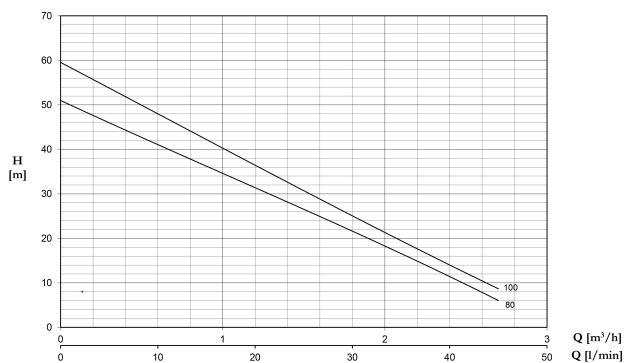

**Foras Fuel pump 1" female
thread 8bar 5,4A 230VAC blue
self priming type PC100M
(0940046)**

TECHNICAL SPECIFICATIONS

Colour blue

Pump body cast iron

Material impeller 1 brass

Model self priming

Connection female thread

Length 270 mm

Voltage 230VAC

Max. temperature 90 °C

Width 135 mm

Minimum medium temperature 0 °C
(continuous)

Height 170 mm

Max flow rate 2.7 m³/h

Pressure 8 bar

Packaging dimensions L/W/H 310 x 185 x 195 mm

Type PC100M

Output Power 1 HP

Max. head 53 m

Size 1"

Weight 11.8 kg

Power 0.74 kW

Ampere 5,4 A