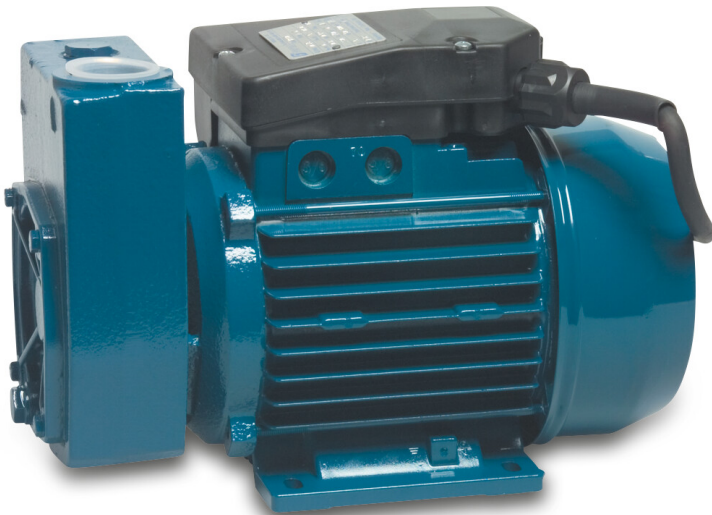

**Foras Fuel pump 1" female
thread 8bar 5,4A 230VAC blue
self priming type PC100M
(0940046)**

TECHNICAL SPECIFICATIONS

Colour blue

Pump body cast iron

Material impeller 1 brass

Model self priming

Connection female thread

Length 270 mm

Voltage 230VAC

Max. temperature 90 °C

Width 135 mm

Minimum medium temperature 0 °C
(continuous)

Height 170 mm

Max flow rate 2.7 m³/h

Pressure 8 bar

Packaging dimensions L/W/H 310 x 185 x 195 mm

Type PC100M

Output Power 1 HP

Max. head 53 m

Size 1"

Weight 11.8 kg

Power 0.74 kW

Ampere 5,4 A