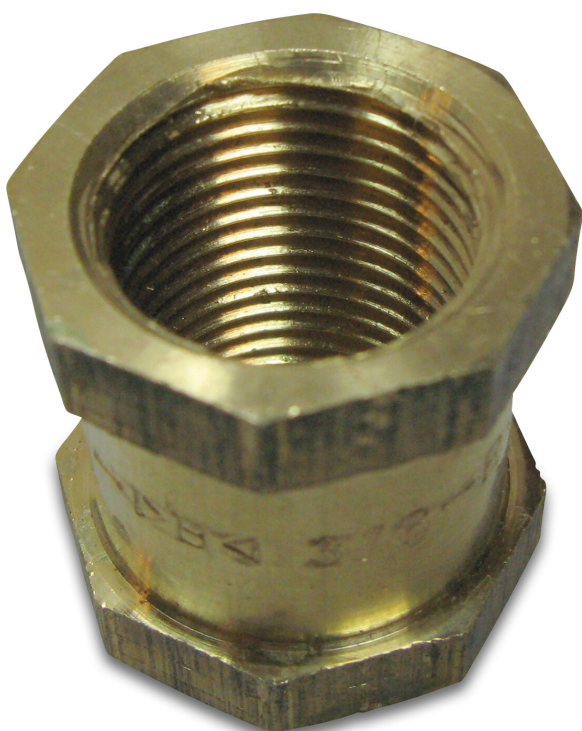

# Nr. 270 Socket bronze 1" female thread 16bar (0720284)

# TECHNICAL SPECIFICATIONS

Material	bronze
Connection	female thread
Fitting nr.	Nr. 270
Size	1"
Pressure	16 bar

**Last modified date: 24/05/2026**

Bosta UK Ltd.  
Reflection House  
Olding Road  
Bury St. Edmunds  
Suffolk  
IP33 3TA  
T +44 (0) 1284 716580  
E [enquiries@bosta.co.uk](mailto:enquiries@bosta.co.uk)  
<http://www.bosta.com>