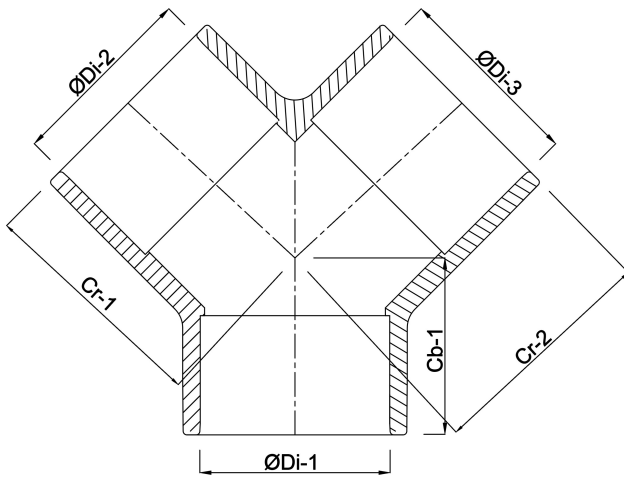

Y-piece ABS 63 mm glue socket 10bar grey (0101400)

TECHNICAL SPECIFICATIONS

Colour	grey
Material	ABS/stainless steel
Connection	glue socket
Pressure	10 bar
Size	63 mm

DIMENSIONS

Cb-1	52.5 mm
Cr-1	71.5 mm
Cr-2	71.5 mm
ØDi-1	63 mm
ØDi-2	63 mm
ØDi-3	63 mm